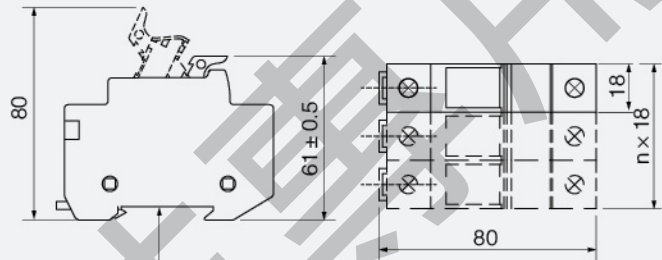

太陽能直流保險絲與底座

Solar (PV) power protection: fuses

序號 No.	型號/尺寸 Model / Size	額定電壓 (V) Rated Voltage	額定電流 (A) Rated current	可搭配保險絲型號及尺寸 Matched with fuse body measurement	外型尺寸 Overall dimension
014	YRPV-30/30X	1000	30	YRPV-30/10X38A	見附圖 See Attached

注: X為帶指示燈

適用TH35-7.5安裝導軌
With mounting rails for TH35-7.5

1500V; UL認證申請中 UL Certification in progress

序號 No.	型號/尺寸 Model / Size	額定電壓 (V) Rated Voltage	額定電流 (A) Rated current	可搭配保險絲型號及尺寸 Matched with fuse body measurement	外型尺寸 Overall dimension
015	YRPV-30	DC/1000	30	YRPV-30/10X38A	見附圖 See Attached